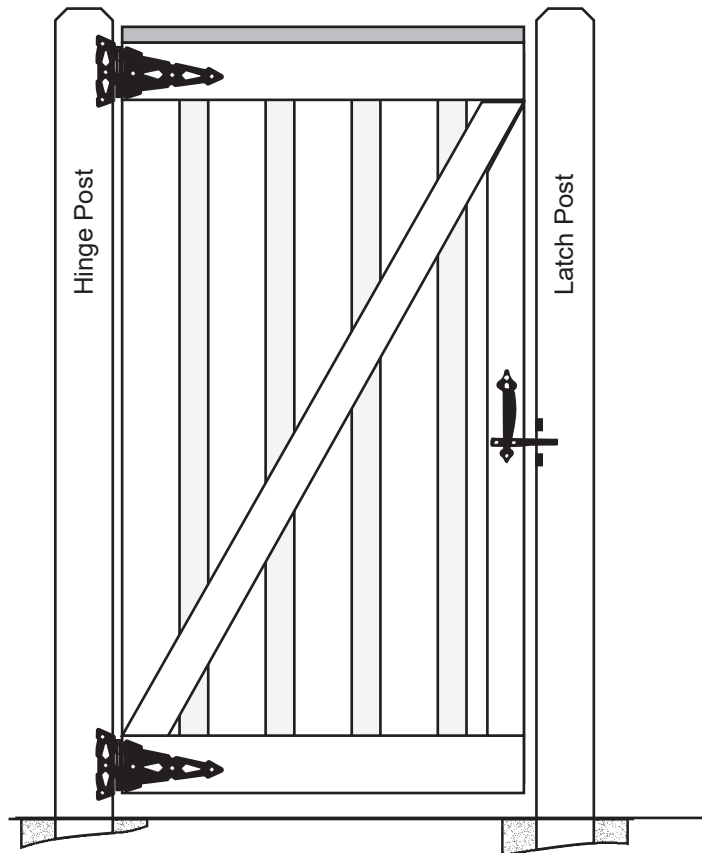

CANYON WINDS GATE

FENCES & DECKS
www.fenceanddeckutah.com

SLC
PROVO

801-990-6888
801-374-6428