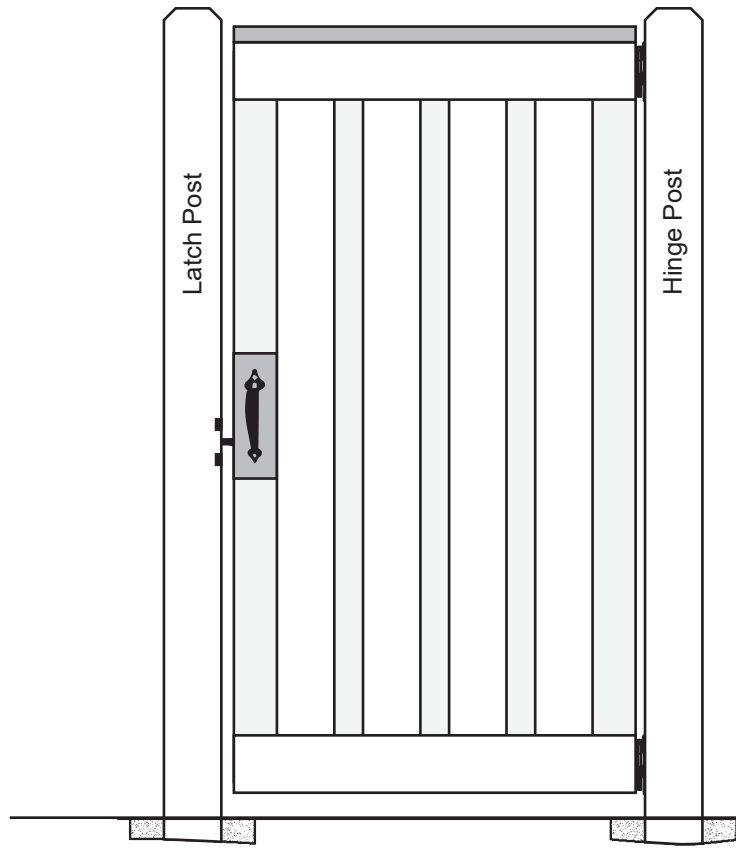

CANYON WINDS GATE

FENCES & DECKS
www.fenceanddeckutah.com

SLC
PROVO

801-990-6888
801-374-6428