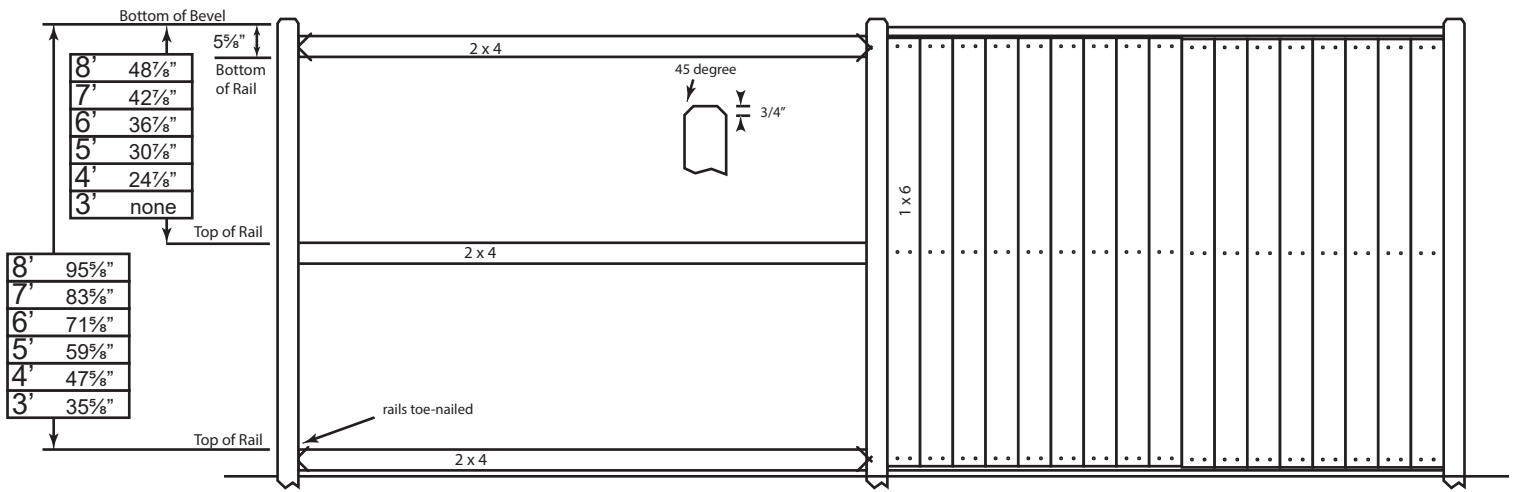

# MINI-WINDS FENCE

Max. Post Center 99.5"