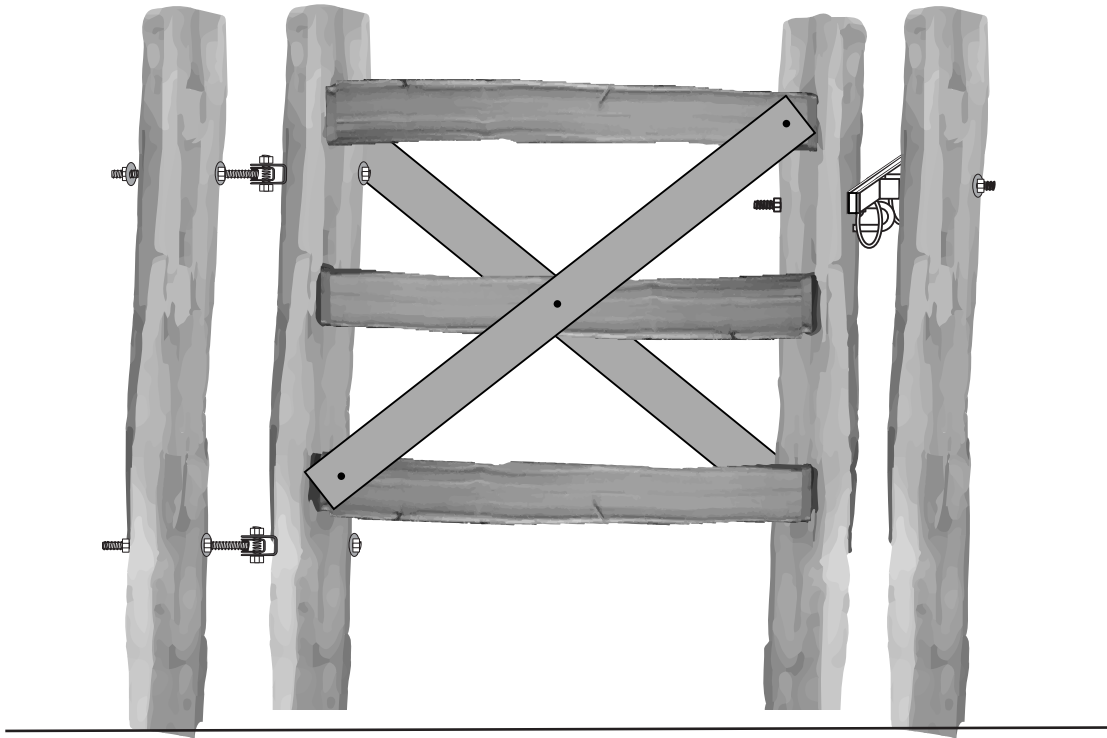

Split Rail Gates

FENCES & DECKS
www.fenceanddeckutah.com

SLC
PROVO

801-990-6888
801-374-6428