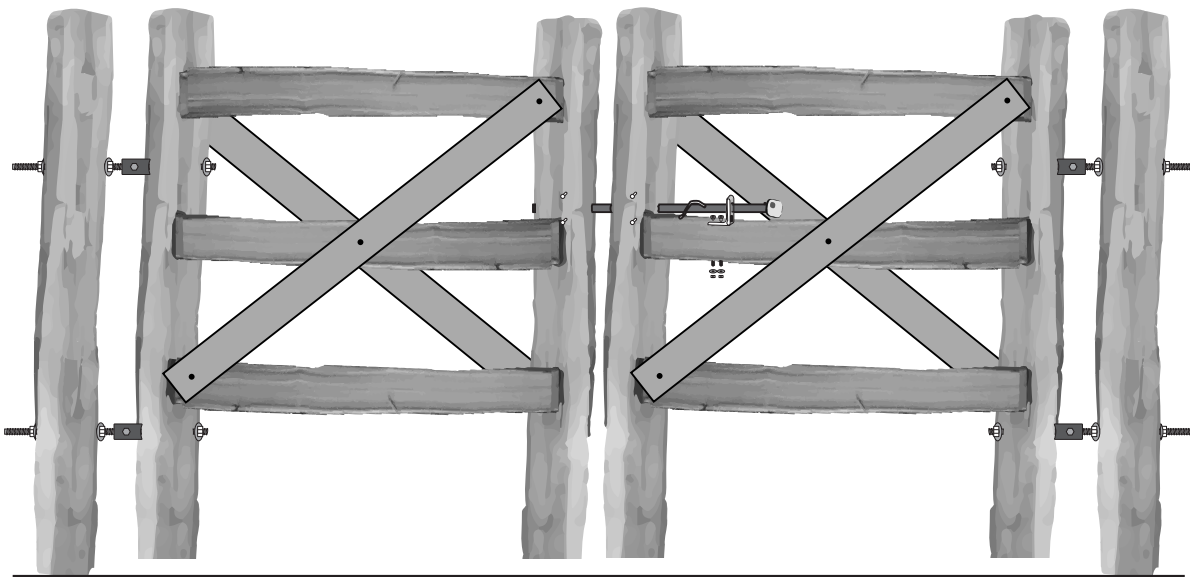

Split Rail Gates

FENCES & DECKS
www.fenceanddeckutah.com

SLC
PROVO

801-990-6888
801-374-6428